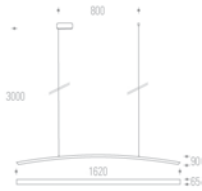

Spectra – LED

• LAMP/DRIVER

LAMP LED 45W 3900K CRI >85
 DRIVER HOUSED IN THE CEILING 120V - DIMMABLE

• BODY

MATERIAL EXTRUDED ALUMINUM STRUCTURE 13 MM THICK
 FINISH STANDARD METALLIC GREY

• DIMENSIONS

REG25000

Ordering Example : REG250004528

Luminaire	Wattage	Finish
REG25000	45	28 metallic grey