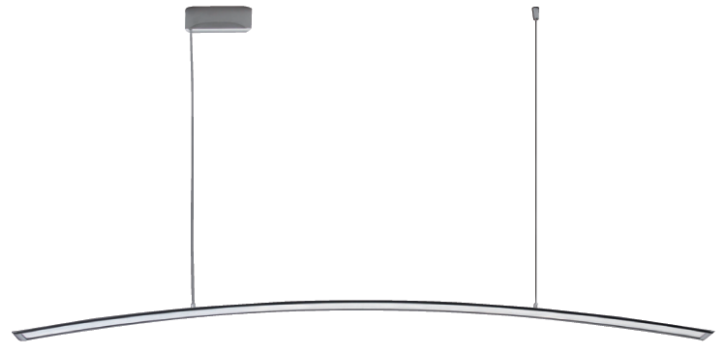

Spectra – LED

• LAMP/DRIVER

LAMP LED 45W 3900K CRI >85
 DRIVER HOUSED IN THE CEILING 120V - DIMMABLE

• BODY

MATERIAL EXTRUDED ALUMINUM STRUCTURE 13 MM THICK
 FINISH STANDARD METALLIC GREY

• DIMENSIONS

REG25000

Ordering Example : REG250004528

Luminaire	Wattage	Finish
REG25000	45	28 metallic grey